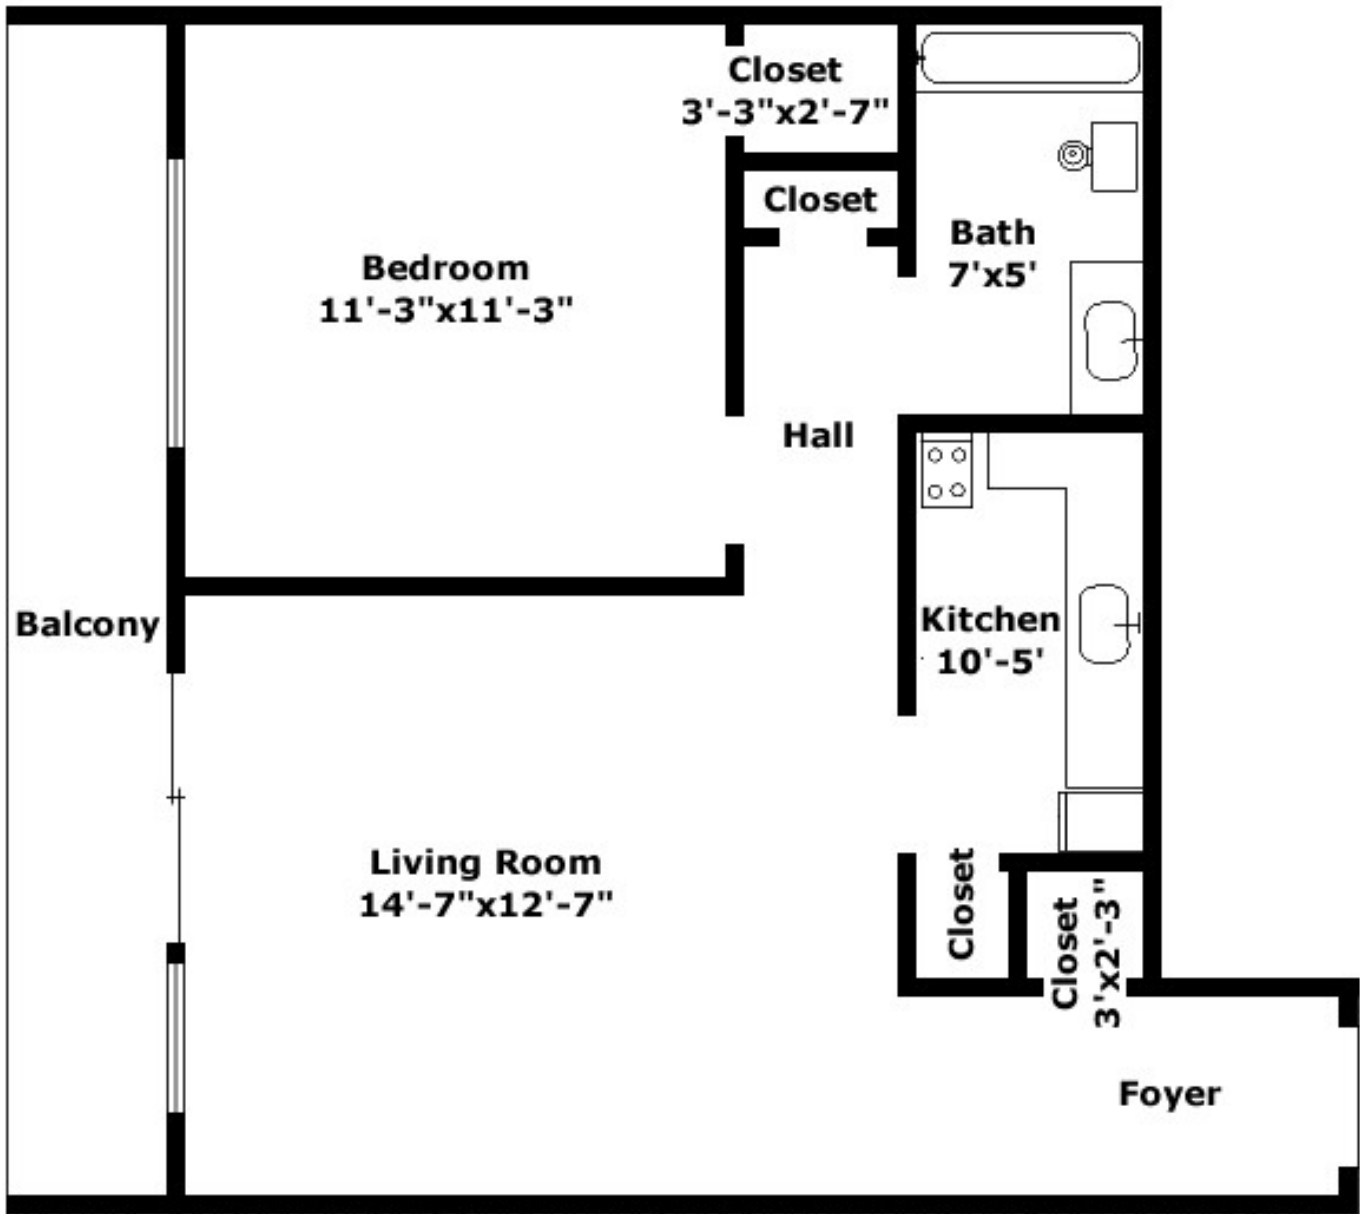

The Lexington

1 Bedroom, 600 sq.ft.*

* Parking Extra | Prices are subject to change without notice | Floorplans are not to scale and provided for reference only.

UNITED PROPERTIES
OTTAWA

Waldorf Apartments
130 Somerset Street West
Ottawa, Ontario K2P 0H9
Phone: 613-233-5053
Fax: 613-235-9616
E-mail: waldorf@uproperties.ca
Website: uproperties.ca/waldorf

The Essex

1 Bedroom, 670 sq.ft.*

* Parking Extra | Prices are subject to change without notice | Floorplans are not to scale and provided for reference only.

UNITED PROPERTIES
OTTAWA

Waldorf Apartments
130 Somerset Street West
Ottawa, Ontario K2P 0H9
Phone: 613-233-5053
Fax: 613-235-9616
E-mail: waldorf@uproperties.ca
Website: uproperties.ca/waldorf

The Astoria

2 Bedroom, 895 sq.ft.*

* Parking Extra | Prices are subject to change without notice | Floorplans are not to scale and provided for reference only.