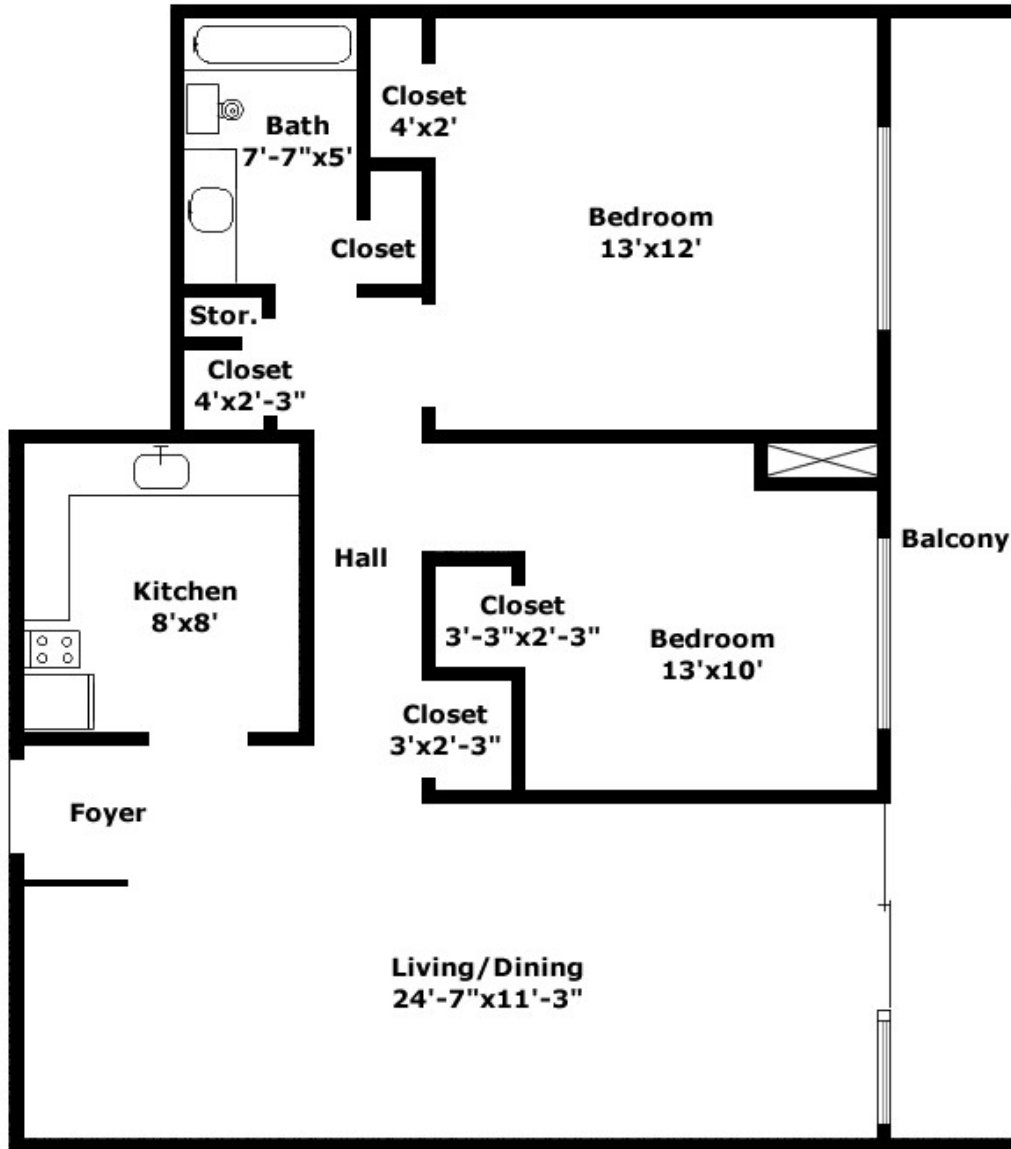

The Essex

1 Bedroom, 670 sq.ft.*

* Parking Extra | Prices are subject to change without notice | Floorplans are not to scale and provided for reference only.

UNITED PROPERTIES
OTTAWA

Waldorf Apartments
130 Somerset Street West
Ottawa, Ontario K2P 0H9
Phone: 613-233-5053
Fax: 613-235-9616
E-mail: waldorf@uproperties.ca
Website: uproperties.ca/waldorf

The Astoria

2 Bedroom, 895 sq.ft.*

* Parking Extra | Prices are subject to change without notice | Floorplans are not to scale and provided for reference only.