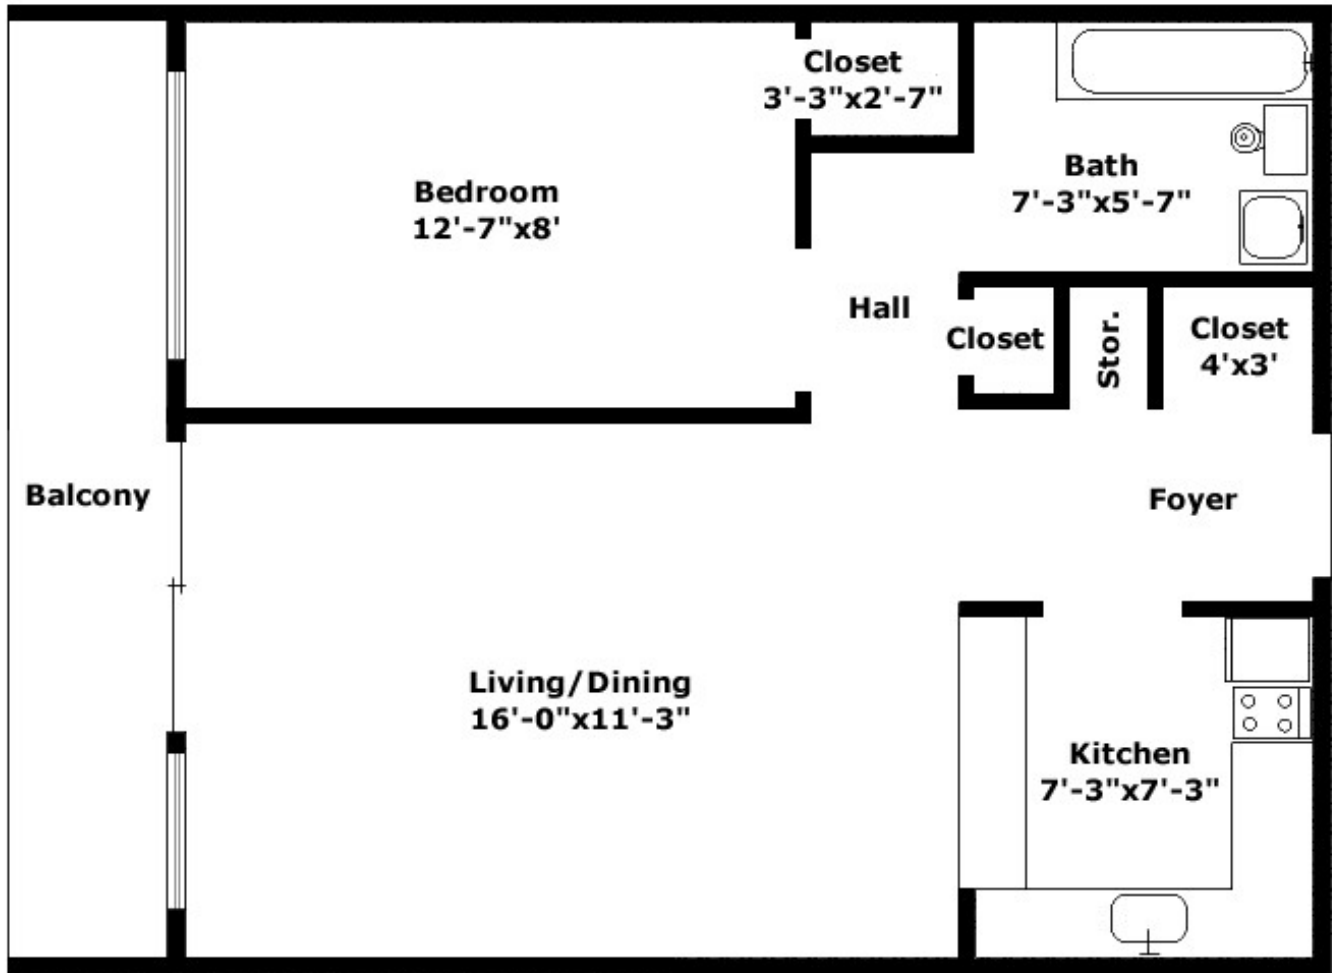

UNITED PROPERTIES
OTTAWA

Waldorf Apartments
130 Somerset Street West
Ottawa, Ontario K2P 0H9
Phone: 613-233-5053
Fax: 613-235-9616
E-mail: waldorf@uproperties.ca
Website: uproperties.ca/waldorf

The Aristocrat

1 Bedroom, 490 sq.ft.*

* Parking Extra | Prices are subject to change without notice | Floorplans are not to scale and provided for reference only.