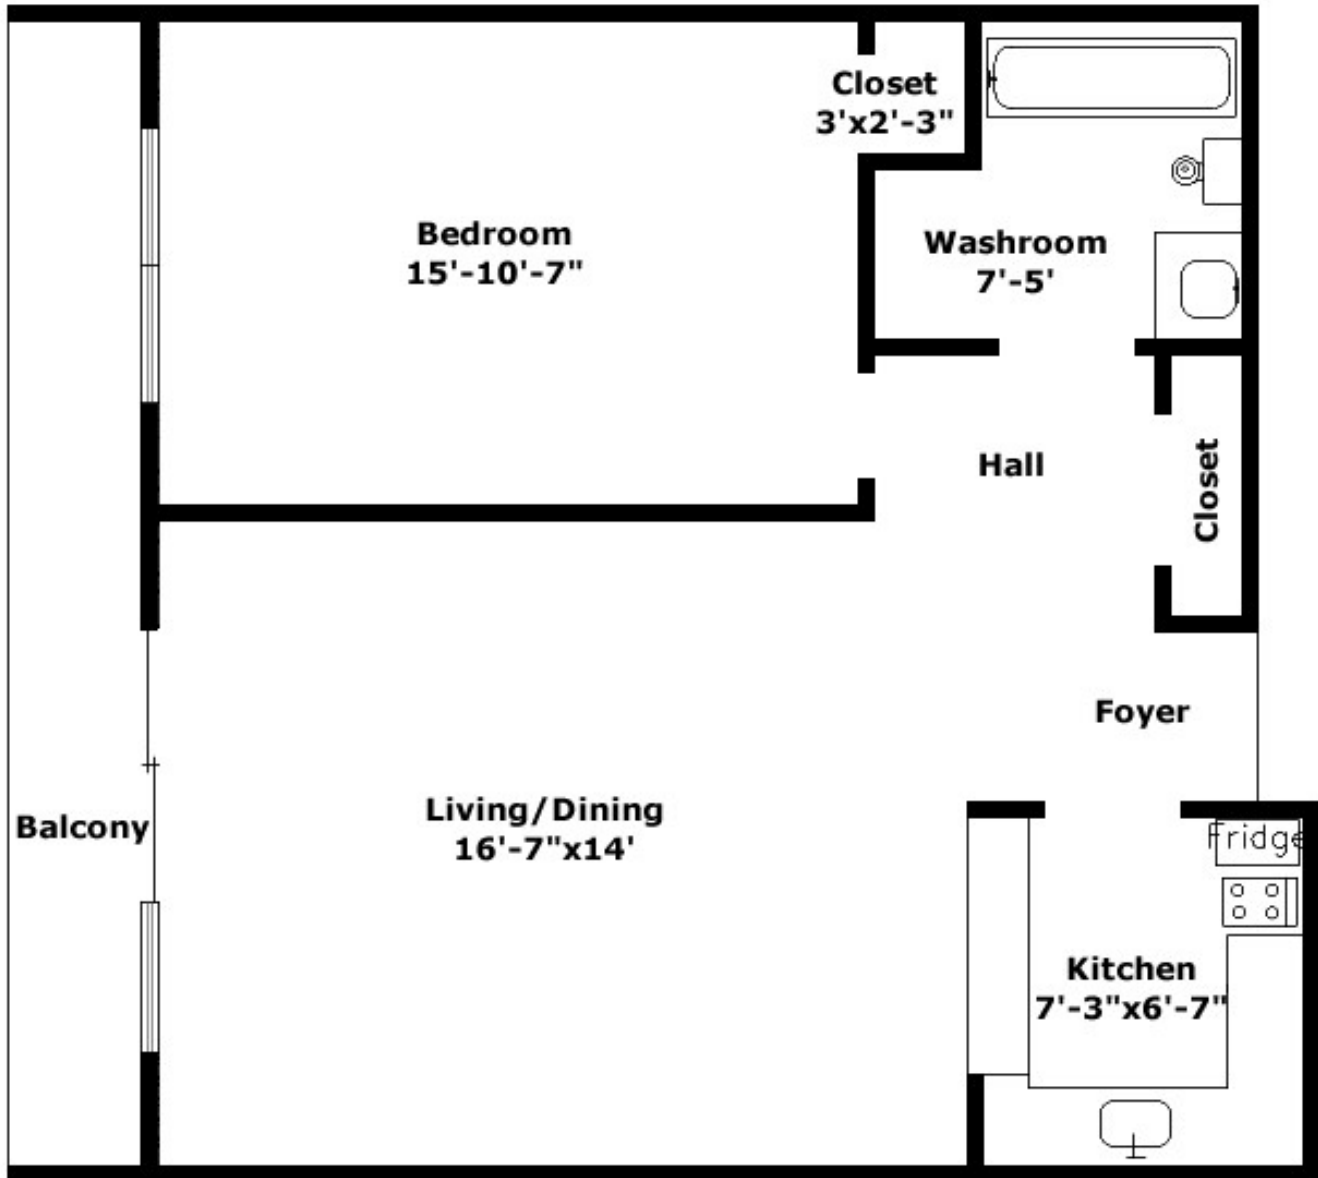

The Lexington

1 Bedroom, 600 sq.ft.*

* Parking Extra | Prices are subject to change without notice | Floorplans are not to scale and provided for reference only.

UNITED PROPERTIES
OTTAWA

Waldorf Apartments
130 Somerset Street West
Ottawa, Ontario K2P 0H9
Phone: 613-233-5053
Fax: 613-235-9616
E-mail: waldorf@uproperties.ca
Website: uproperties.ca/waldorf

The Astoria

2 Bedroom, 895 sq.ft.*

* Parking Extra | Prices are subject to change without notice | Floorplans are not to scale and provided for reference only.